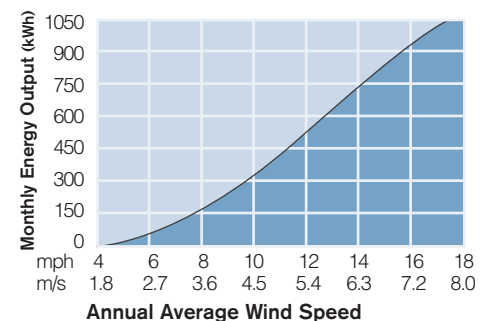

Performance Curves

0050 REV D 11-06

Southwest Windpower • 1801 W. Route 66 • Flagstaff, AZ 86001 • Tel 928.779.9463 • Fax 928.779.1485 • E-Mail info@windenergy.com

www.windenergy.com