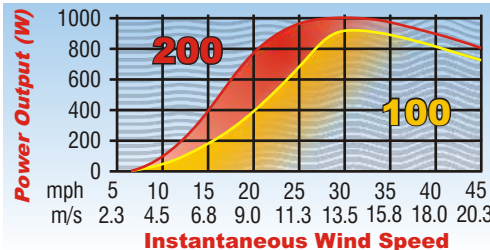

Technical Specifications

Air X

Whisper 100

Whisper 200

Whisper 500

WHISPER 100

WHISPER 200

Rotor Diameter:	7 ft. (2.1m)	9 ft. (2.7 m)
Weight:	47 lbs (21kg) Box: 74 lbs (22.56kg)	65 lbs (30 kg) Box: 87 lbs (39.46kg)
Shipping Dimensions:	51 x 20 x 13" (1295 x 508 x 330mm)	51 x 20 x 13" (1295 x 508 x 330mm)
Mount:	2.5" schedule 40	2.5" schedule 40
Start-up wind speed:	7.5 mph (3.4m/s)	7 mph (3.1m/s)
Voltage:	12, 24, 36, 48 VDC	12, 24, 36, 48 VDC (HV available)
Rated Power:	900 watts at 28mph (12.5m/s)	1000 watts at 26 mph (11.6m/s)
Turbine Controller:	Whisper Controller	Whisper Controller
Body:	Cast Aluminum/Marine option avail.	Cast Aluminum/Marine option avail.
Blades (three):	Polypro/Carbon Glass Reinforced	Polypro/Carbon Glass Reinforced
Overspeed Protection:	Side-Furling	Side-Furling
Kilowatt hours per month:	100 kWh/mo @12mph (5.4m/s)	158 kWh/mo @12mph (5.4m/s)
Warranty:	5 Year Limited Warranty	5 Year Limited Warranty
Survival Wind speed:	120 mph (55 m/s)	120 mph (55 m/s)

Whisper 500

Technical Specifications

Rotor Diameter	15 feet (4.5 m)
Weight	155 lbs (70 kg)
Shipping Dimensions (box 1: body)	body: 36 x 25 x 32" (914 x 635 x 812 mm) 295 lbs. (133.8 kg)
Shipping Dimensions (box 2: body)	blades: 88 x 12 x 6" (2235 x 305 x 152 mm) 38 lbs. (17.2 kg)
Mount	5" schedule 40 pipe (12.7 cm)
Start-Up Wind Speed	7.5 mph (3.4 m/s)
Voltage	24, 32, 48 VDC (high voltage model available)
Rated Power	3000 watts at 24 mph (10.5 m/s)
Peak Power	3200 watts @ 27 mph (12 m/s)
Turbine Controller	Whisper Charge Controller (included)
Body	Welded steel; powder coated protection
Blades	(2) Carbon reinforced fiberglass
Overspeed Protection	Side furling
Kilowatt Hours Per Month	538 kWh/mo @12 mph (5.4 m/s)
Survival Wind Speed	120 mph (55 m/s)
Warranty	5 Year Limited Warranty