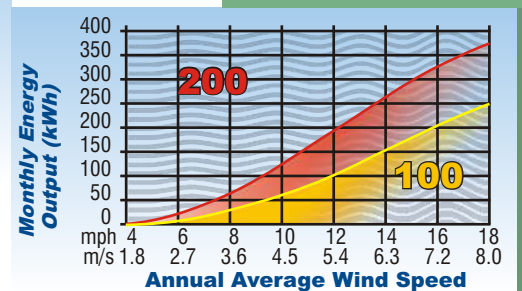

Performance Curves

Rayleigh Distribution Curve k=2

Southwest Windpower

Renewable Energy Made Simple

1801 W. Route 66 • Flagstaff, AZ 86001 USA
Tel 928-779-9463 • Fax 928-779-1485
www.windenergy.com • E-mail info@windenergy.com