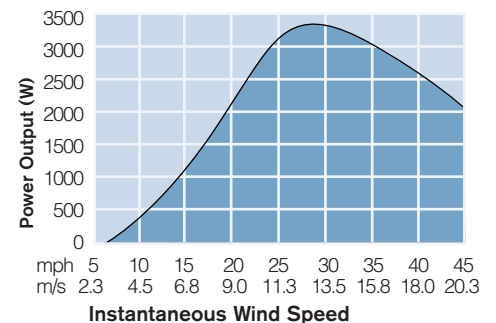

Performance Curves

0050 REV D 11-06

Southwest Windpower • 1801 W. Route 66 • Flagstaff, AZ 86001 • Tel 928.779.9463 • Fax 928.779.1485 • E-Mail info@windenergy.com

www.windenergy.com