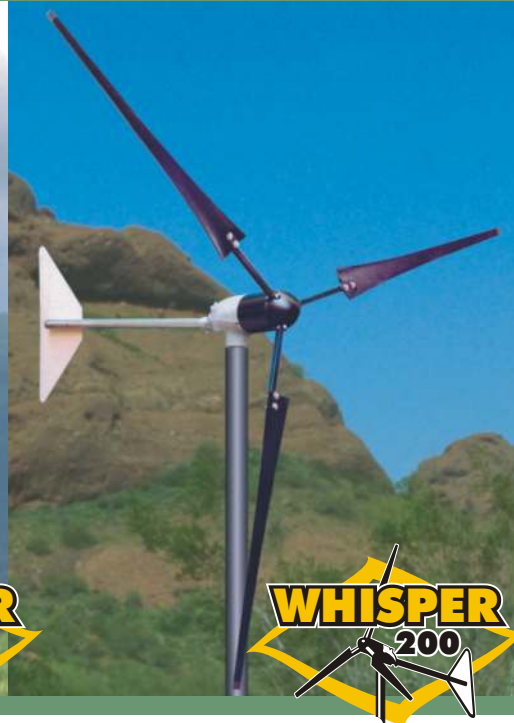

Technical Specifications

Air X

Whisper 100

Whisper 200

Whisper 500

WHISPER 100

WHISPER 200

Rotor Diameter:	7 ft. (2.1m)	9 ft. (2.7 m)
Weight:	47 lbs (21kg) Box: 74 lbs (22.56kg)	65 lbs (30 kg) Box: 87 lbs (39.46kg)
Shipping Dimensions:	51 x 20 x 13" (1295 x 508 x 330mm)	51 x 20 x 13" (1295 x 508 x 330mm)
Mount:	2.5" schedule 40	2.5" schedule 40
Start-up wind speed:	7.5 mph (3.4m/s)	7 mph (3.1m/s)
Voltage:	12, 24, 36, 48 VDC	12, 24, 36, 48 VDC (HV available)
Rated Power:	900 watts at 28mph (12.5m/s)	1000 watts at 26 mph (11.6m/s)
Turbine Controller:	Whisper Controller	Whisper Controller
Body:	Cast Aluminum/Marine option avail.	Cast Aluminum/Marine option avail.
Blades (three):	Polypro/Carbon Glass Reinforced	Polypro/Carbon Glass Reinforced
Overspeed Protection:	Side-Furling	Side-Furling
Kilowatt hours per month:	100 kWh/mo @12mph (5.4m/s)	158 kWh/mo @12mph (5.4m/s)
Warranty:	5 Year Limited Warranty	5 Year Limited Warranty
Survival Wind speed:	120 mph (55 m/s)	120 mph (55 m/s)

Whisper 500

Technical Specifications

Rotor Diameter	15 feet (4.5 m)
Weight	155 lbs (70 kg)
Shipping Dimensions (box 1: body)	body: 36 x 25 x 32" (914 x 635 x 812 mm) 295 lbs. (133.8 kg)
Shipping Dimensions (box 2: body)	blades: 88 x 12 x 6" (2235 x 305 x 152 mm) 38 lbs. (17.2 kg)
Mount	5" schedule 40 pipe (12.7 cm)
Start-Up Wind Speed	7.5 mph (3.4 m/s)
Voltage	24, 32, 48 VDC (high voltage model available)
Rated Power	3000 watts at 24 mph (10.5 m/s)
Peak Power	3200 watts @ 27 mph (12 m/s)
Turbine Controller	Whisper Charge Controller (included)
Body	Welded steel; powder coated protection
Blades	(2) Carbon reinforced fiberglass
Overspeed Protection	Side furling
Kilowatt Hours Per Month	538 kWh/mo @12 mph (5.4 m/s)
Survival Wind Speed	120 mph (55 m/s)
Warranty	5 Year Limited Warranty